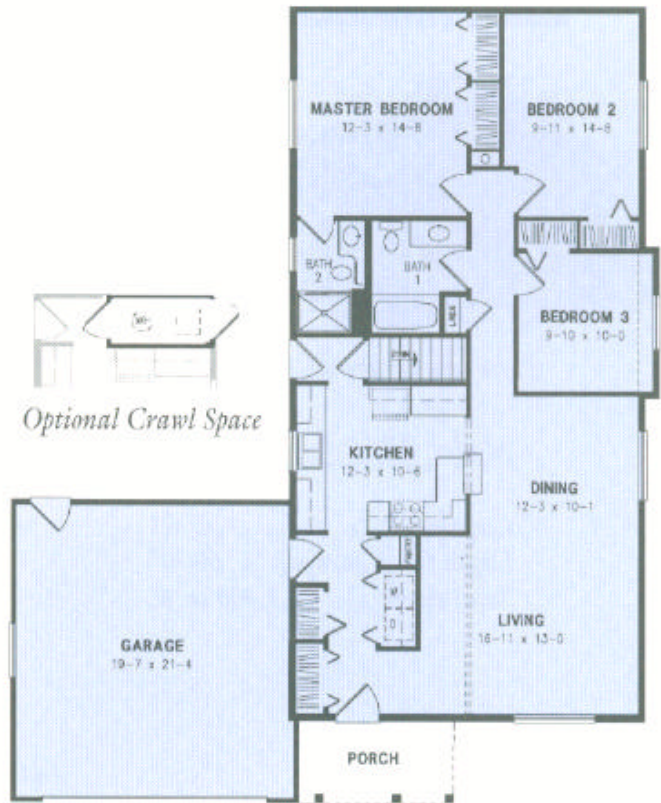

Bancroft

Porch and garage included as shown.

Model VR7

Length (with garage).....46'-0"
 Depth (with garage).....58'-0"
 Total Area.....1,363 sq. ft.

Optional Crawl Space

Crescent

Model VR8

Length (with garage).....76'-0"
 Depth.....26'-0"
 Total Area.....1,470 sq. ft.

*Porch is included.
 Shown with optional garage.*

Optional Crawl Space