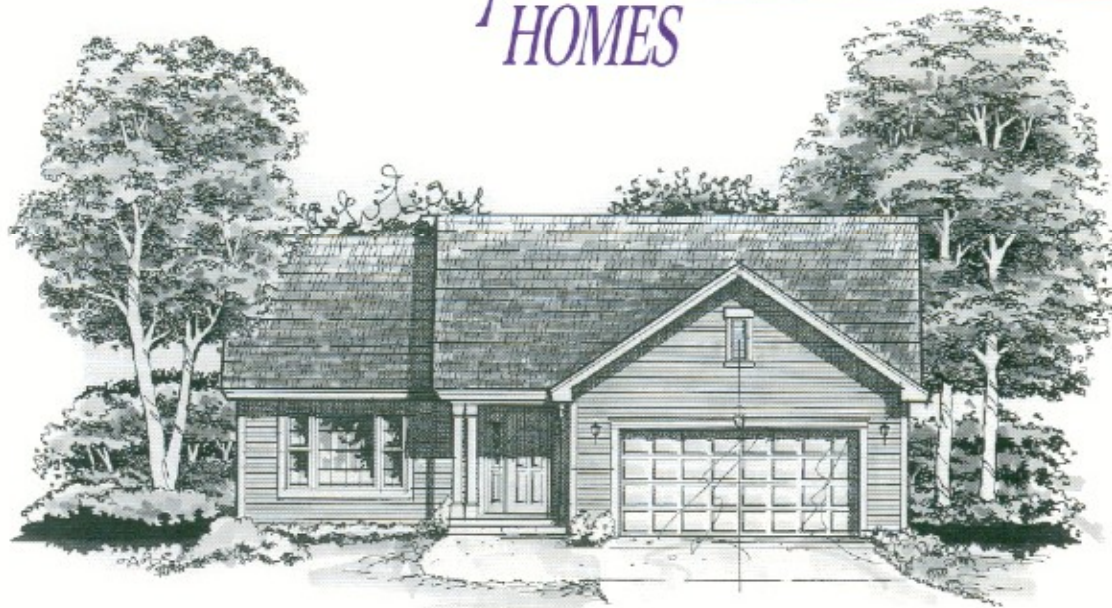

American Lifestyle HOMES

Elevation A

Custom Homes
built by:  Hoffrogge
Development Co.
General Contractor
Lic #93267067

LOGAN

3 Bedrooms, 2 Baths
Ranch

2-Car Garage
1,672 sq. ft.

Elevation B shown with optional brick

American Lifestyle HOMES

LOGAN

Model AL1A

3 Bedrooms, 2 baths

2-Car Garage Included

Width.....44'-0"

Depth.....60'-0"

Total Area.....1,672 sq. ft.