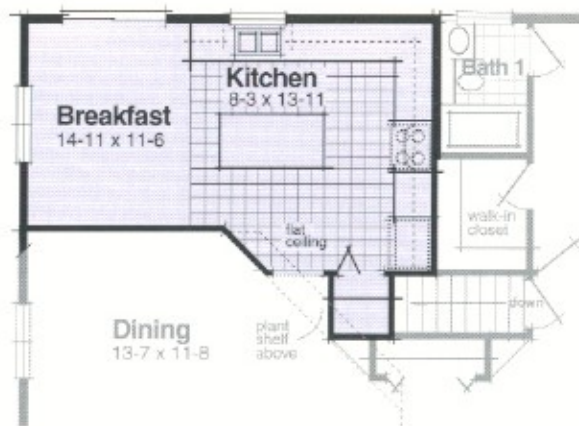

Optional Super Breakfast/Kitchen