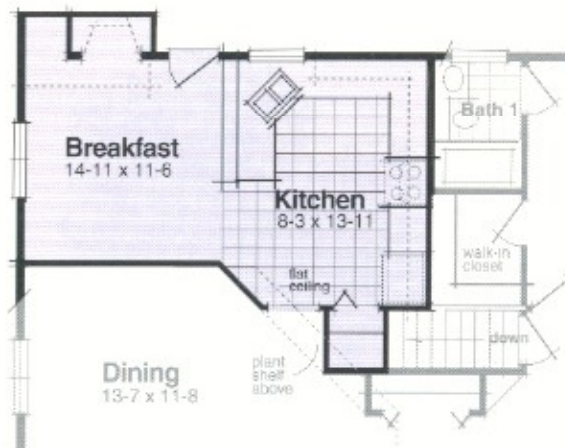

American Lifestyle HOMES

LOGAN

Model AL1A

3 Bedrooms, 2 baths

2-Car Garage Included

Width.....44'-0"

Depth.....60'-0"

Total Area.....1,672 sq. ft.

Custom Homes
built by: **Hoffrogge**
Development Co.
General Contractor Lic #93257067

Optional fireplace with all kitchens

Optional Breakfast Bar