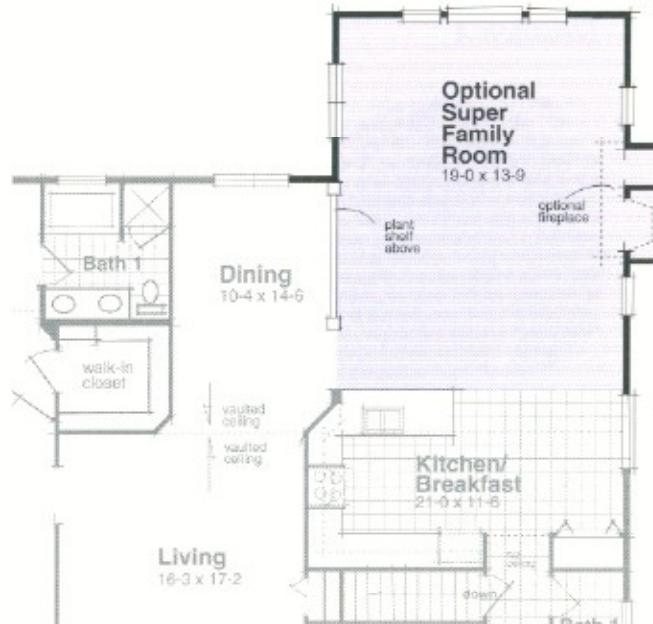

Elevation B shown with optional brick

American Lifestyle HOMES

YORKTOWN

Model AL2E

3 Bedrooms, 2-1/2 Baths

2-Car Garage Included

Width 54'-0"

Depth 58'-0"

Total Area 2,018 sq. ft.

Standard Floor Plan

Optional Master Bedroom Suite

Optional Super Family Room

Custom Homes
built by:
 Hoffrogge
Development Co.
General Contractor
Lic #93257607