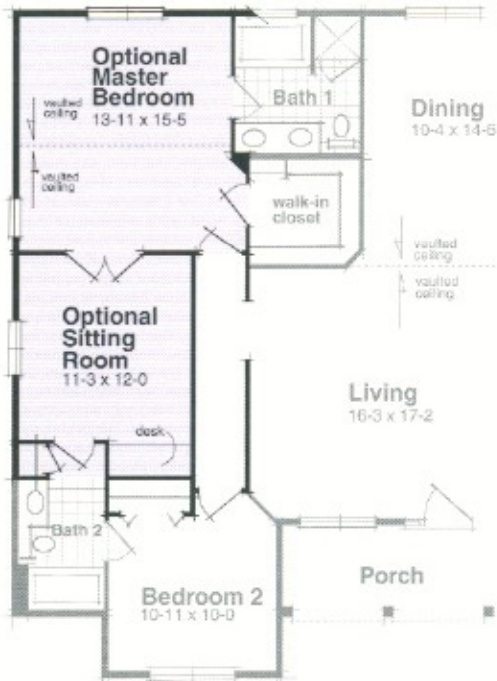

Elevation B shown with optional brick

American Lifestyle HOMES

YORKTOWN

Model AL2E

3 Bedrooms, 2-1/2 Baths

2-Car Garage Included

Width 54'-0"

Depth 58'-0"

Total Area 2,018 sq. ft.

Standard Floor Plan

Optional Master Bedroom Suite

Optional Super Family Room

Custom Homes
built by:
 Hoffrogge
Development Co.
General Contractor
Lic #93257607