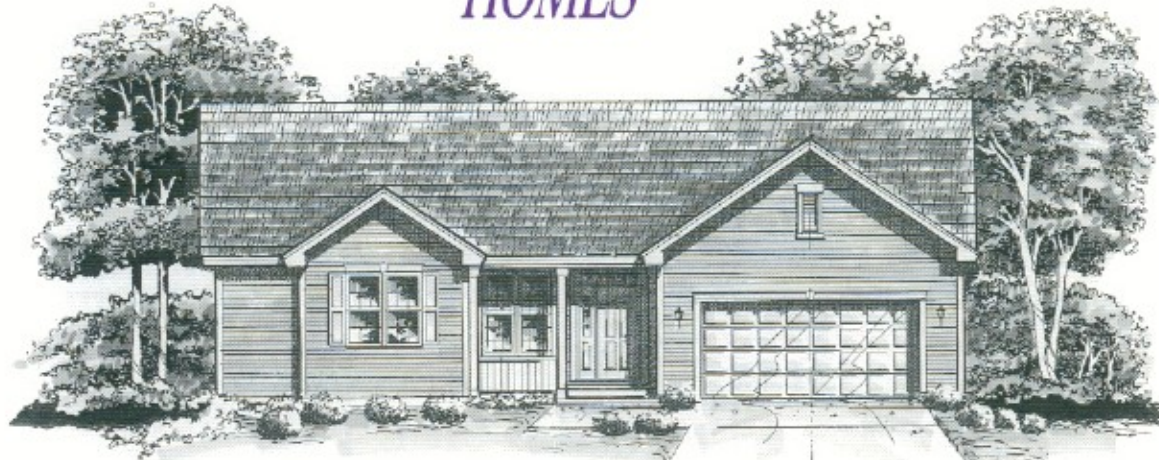

American Lifestyle HOMES

Elevation A

Custom Homes
built
by:  Hoffrogge
Development Co.
General Contractor
Lic #9327007

YORKTOWN

3 Bedrooms, 2-1/2 Baths

Ranch

2-Car Garage

2,018 sq. ft.

Elevation B shown with optional brick

American Lifestyle HOMES

YORKTOWN

Model AL2E

3 Bedrooms, 2-1/2 Baths

2-Car Garage Included

Width 54'-0"

Depth 58'-0"

Total Area 2,018 sq. ft.

Standard Floor Plan

Optional Master Bedroom Suite

Optional Super Family Room

Custom Homes
built by:
 Hoffrogge
Development Co.
General Contractor
Lic #93257607