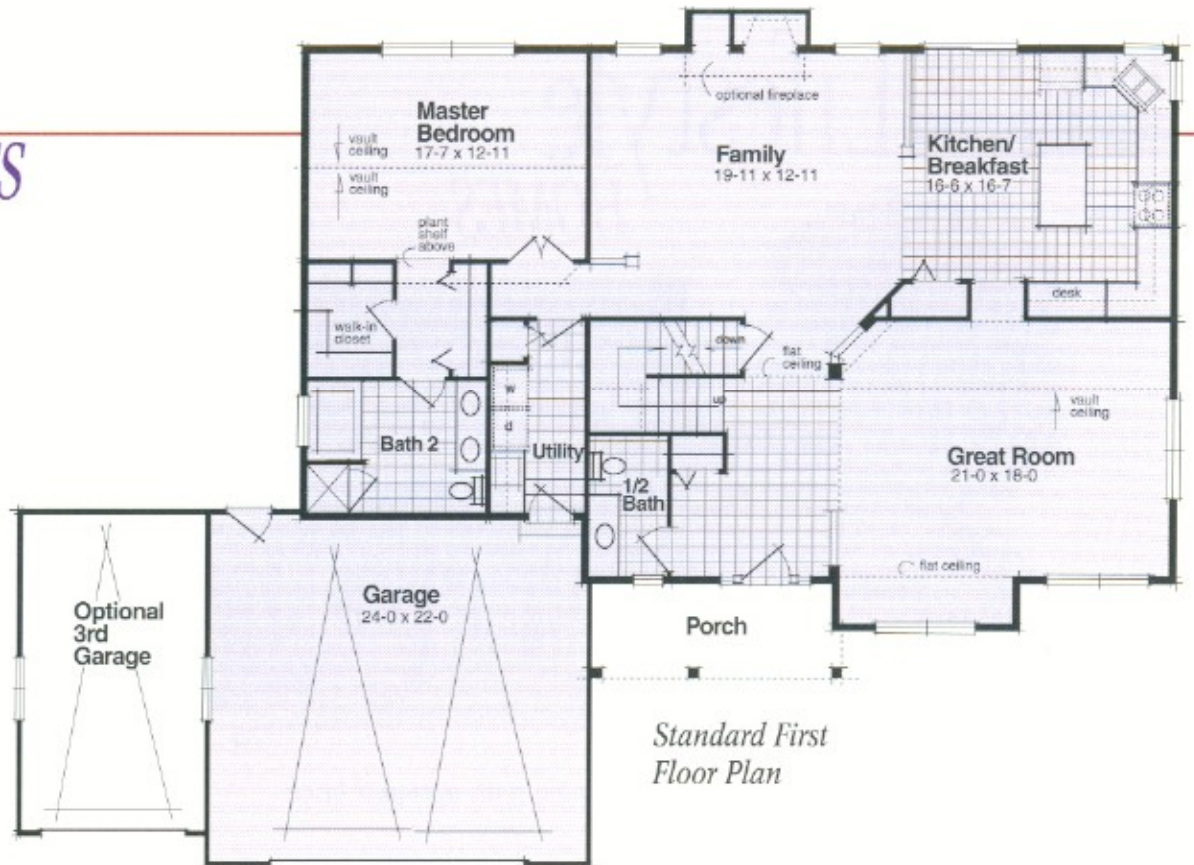

American Lifestyle HOMES

CAMDEN
Model AL311

3 Bedrooms, 2-1/2 Baths
2-Car Garage Included

Width .....62'-0"
Depth.....52'-0"
First Floor .....1,868 sq. ft.
Second Floor .....625 sq. ft.
Total Area .....2,493 sq. ft.

Custom Homes
built by: **Hoffrogge**
Development Co.
General Contractor Lic #9327667

Standard Second Floor Plan