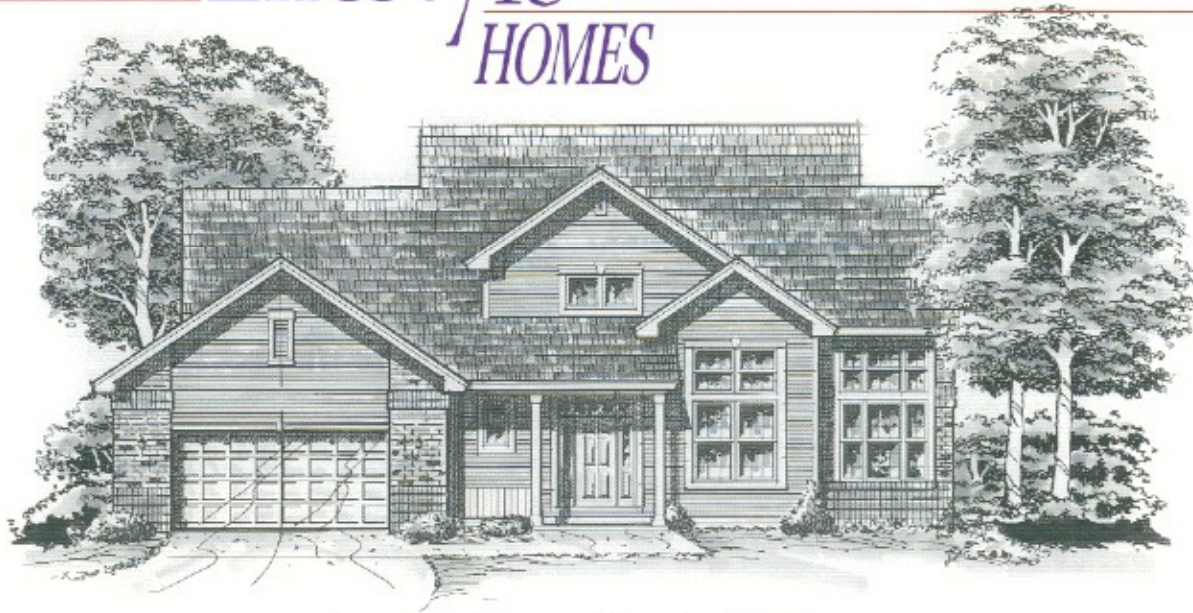

American Lifestyle HOMES

Elevation A shown with optional brick

Custom Homes
built
by:  Hoffrogge
Development Co.
General Contractor
Lic #93257607

CAMDEN

3 Bedrooms, 2-1/2 Bbaths

1-1/2 Story

2-Car Garage

2,493 sq. ft.

Elevation B shown with optional brick

American Lifestyle HOMES

CAMDEN
Model AL311

3 Bedrooms, 2-1/2 Baths
2-Car Garage Included

Width62'-0"
Depth.....52'-0"
First Floor1,868 sq. ft.
Second Floor625 sq. ft.
Total Area2,493 sq. ft.