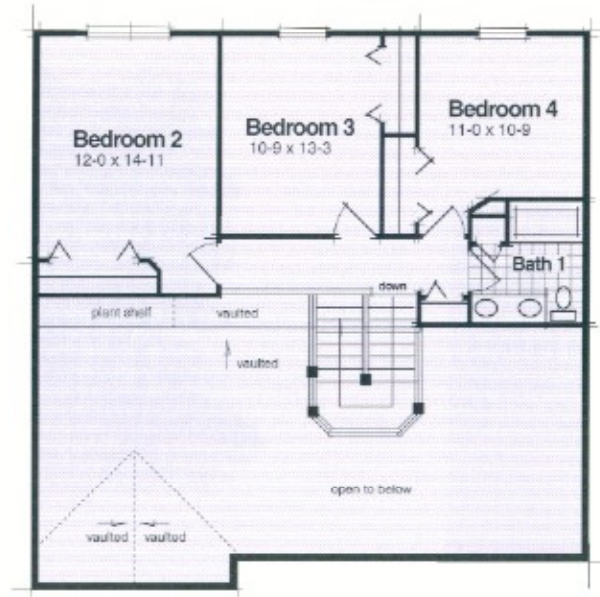

Elevation B shown with optional brick

American Lifestyle HOMES

FAIRVIEW

Model AL3K1

4 Bedrooms, 2-1/2 Baths

2-Car Garage Included

Width 62'-0"

Depth 54'-0"

First Floor 1,972 sq. ft.

Second Floor 785 sq. ft.

Total Area 2,757 sq. ft.

Standard First Floor Plan

Optional Loft

Standard Second Floor Plan

Custom Homes
built by:
Hoffrogge
Development Co.

General Contractor
Lic #9527667