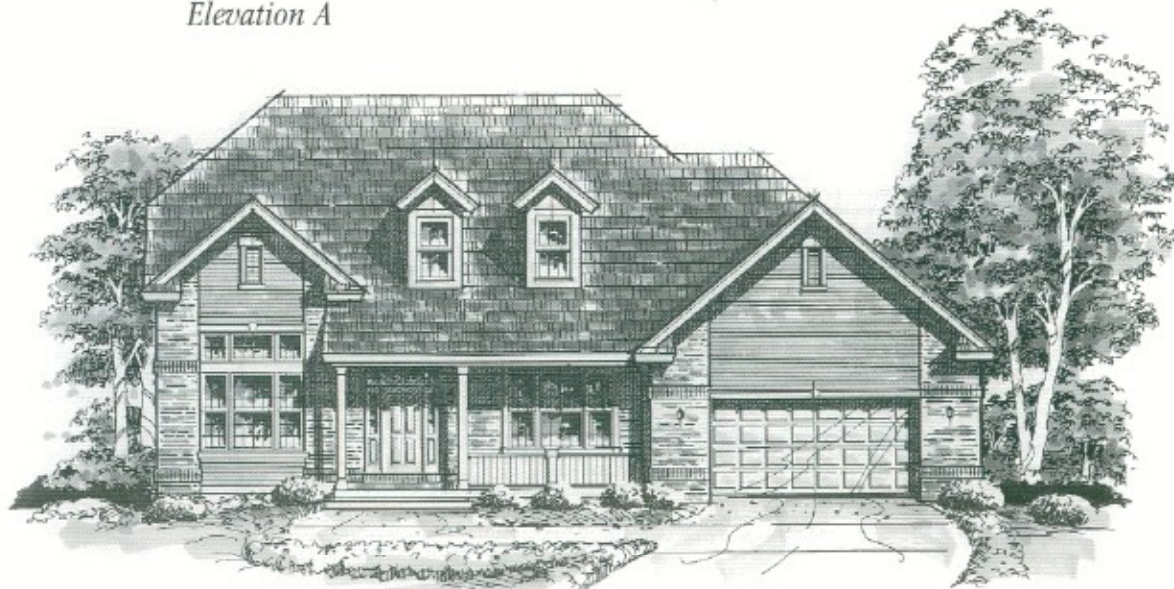

American Lifestyle HOMES

Elevation A

Custom Homes
built
by:  **Hoffrogge**
Development Co.
General Contractor
Lic #93287007

FAIRVIEW

4 Bedrooms, 2-1/2 Baths

1-1/2 Story

2-Car Garage

2,757 sq. ft.

Elevation B shown with optional brick

American Lifestyle HOMES

FAIRVIEW

Model AL3K1

4 Bedrooms, 2-1/2 Baths

2-Car Garage Included

Width 62'-0"

Depth 54'-0"

First Floor 1,972 sq. ft.

Second Floor 785 sq. ft.

Total Area 2,757 sq. ft.

Standard First Floor Plan

Optional Loft

Standard Second Floor Plan

Custom Homes
built by:
Hoffrogge
Development Co.

General Contractor
Lic #9527667