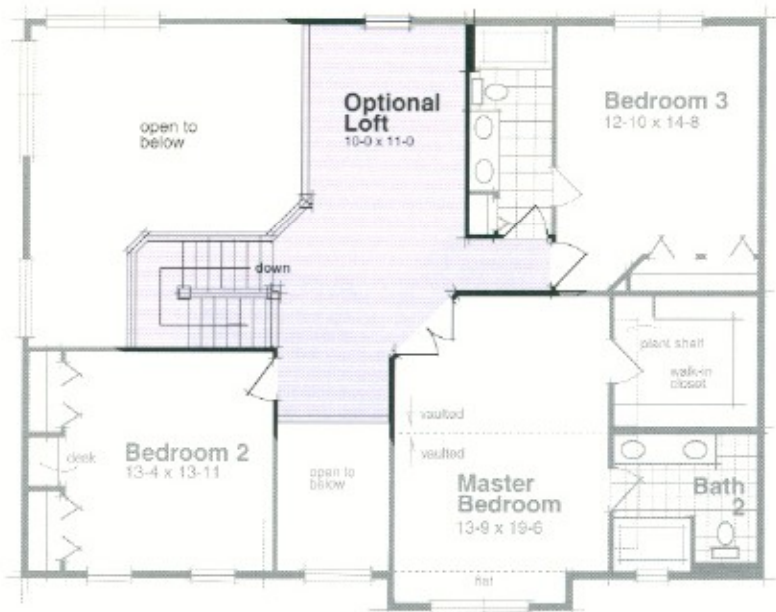

American Lifestyle HOMES

Elevation A

Custom Homes
built
by:  **Hoffrogge**
Development Co.
General Contractor
Lic #93267007

CUMBERLAND

4-5 Bedrooms, 3 Baths
Two Story
2-Car Garage
3,301 sq. ft.

Elevation B shown with optional stone

American Lifestyle HOMES

CUMBERLAND

Model AL3L

4-5 Bedrooms, 3 Baths

2-Car Garage Included

Width60'-0"

Depth48'-0"

First Floor1,920 sq. ft.

Second Floor1,381 sq. ft.

Total Area3,301 sq. ft.

Standard First Floor Plan

Optional Loft

Standard Second Floor Plan

Custom Homes
built by:  Hoffrogge
Development Co.

General Contractor
Lic #93257607