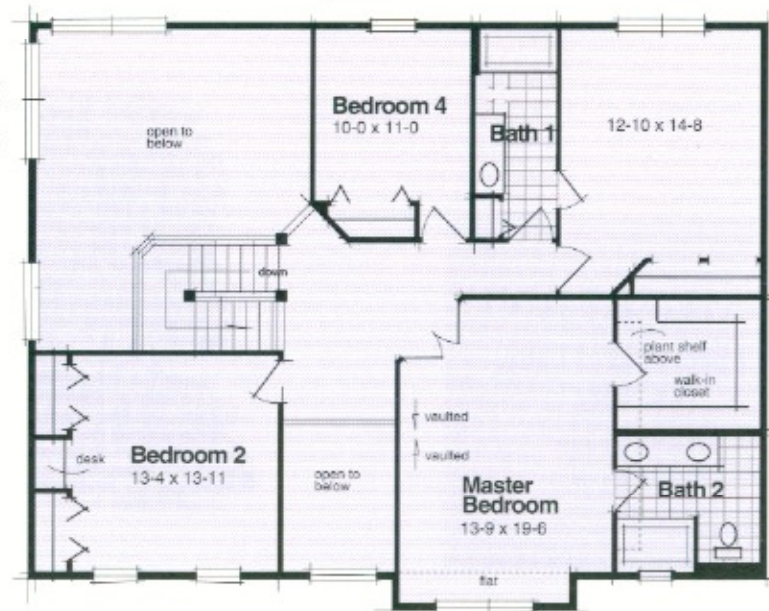

American Lifestyle HOMES

Elevation A

Custom Homes
built
by:  **Hoffrogge**
Development Co.
General Contractor
Lic #93267007

CUMBERLAND

4-5 Bedrooms, 3 Baths
Two Story
2-Car Garage
3,301 sq. ft.

Elevation B shown with optional stone

American Lifestyle HOMES

CUMBERLAND

Model AL3L

4-5 Bedrooms, 3 Baths

2-Car Garage Included

Width60'-0"

Depth48'-0"

First Floor1,920 sq. ft.

Second Floor1,381 sq. ft.

Total Area3,301 sq. ft.

Standard First Floor Plan

Optional Loft

Standard Second Floor Plan

Custom Homes
built by:  Hoffrogge
Development Co.

General Contractor
Lic #93257607