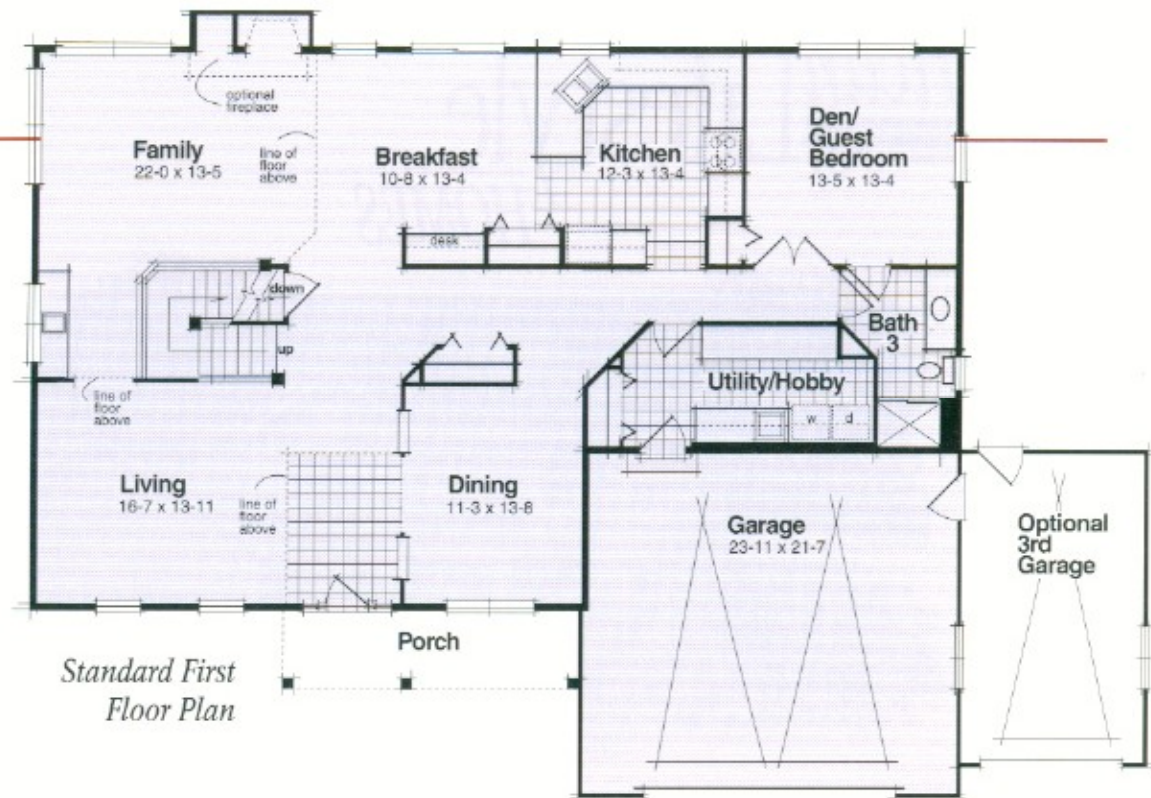

American Lifestyle HOMES

CUMBERLAND

Model AL3L

4-5 Bedrooms, 3 Baths

2-Car Garage Included

Width60'-0"

Depth48'-0"

First Floor1,920 sq. ft.

Second Floor1,381 sq. ft.

Total Area3,301 sq. ft.

Standard First Floor Plan

Optional Loft

Standard Second Floor Plan

Custom Homes
built by:  Hoffrogge
Development Co.

General Contractor
Lic #93257607