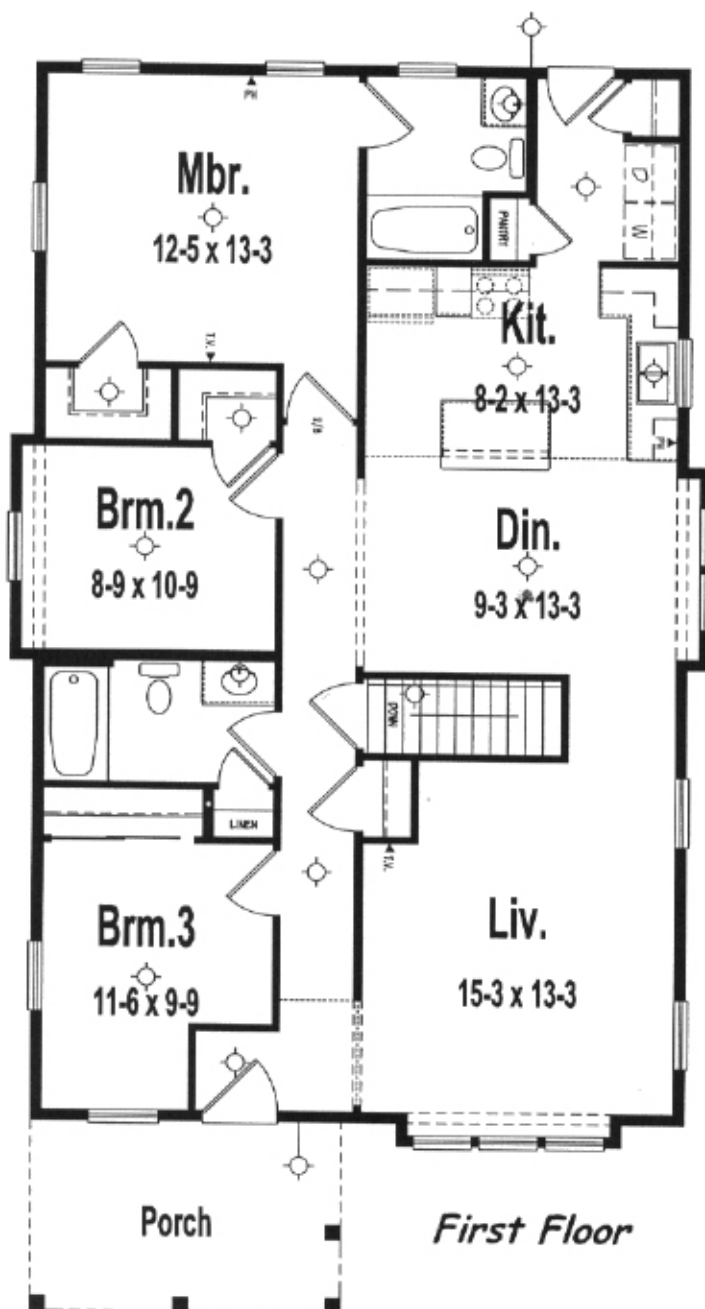

# LIBERTY

NL23 Ranch  
3 Bedrooms 2 Baths

*Shown with standard porch*

Custom Homes  
built  
by:  Hoffrogge  
Development Co.

Length..... 28'-0"  
(Including Porch)  
Depth..... 54'-4"  
Total Area..... 1,316 sq. ft.