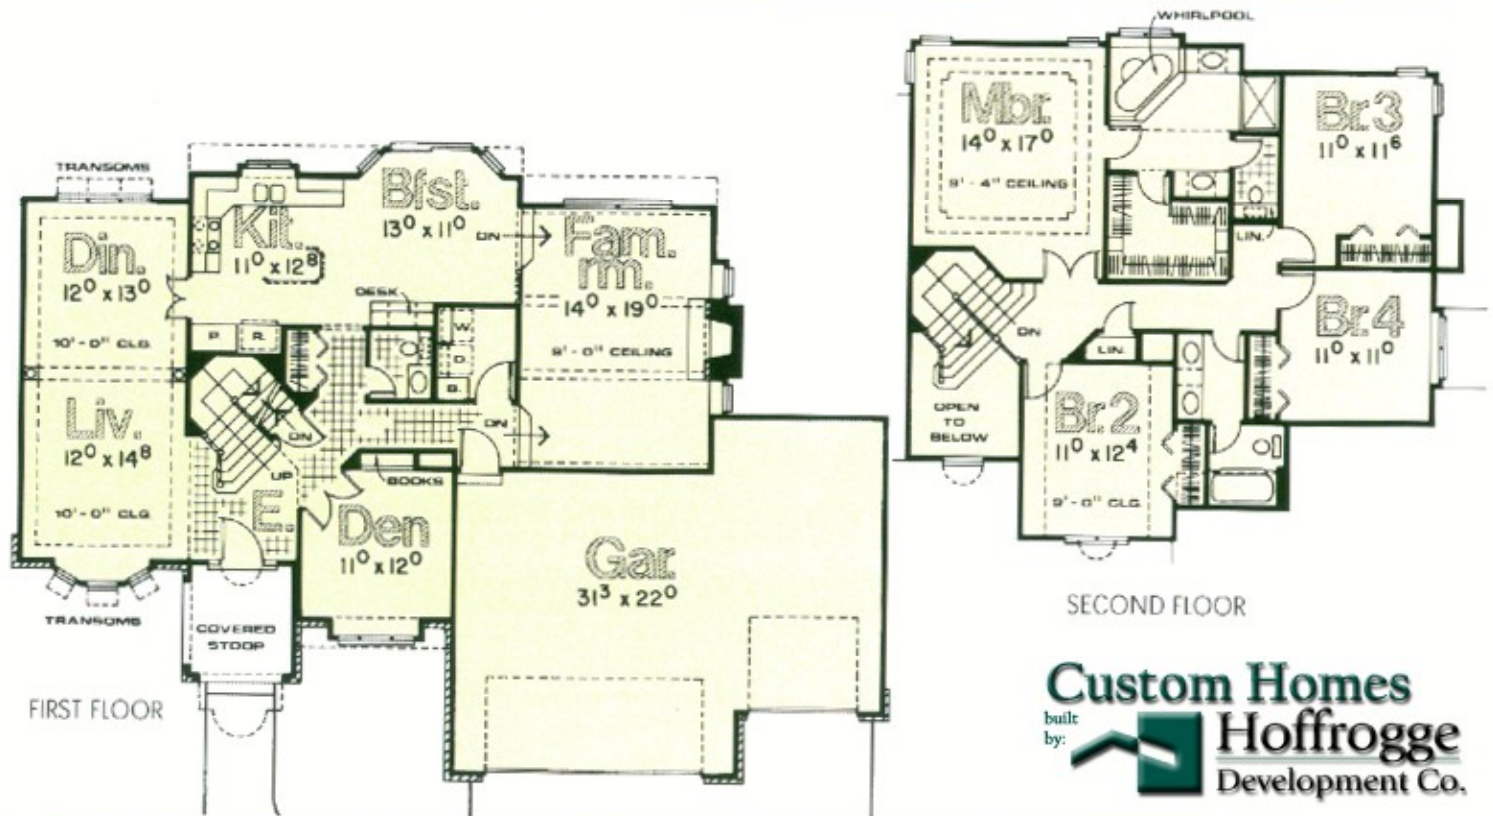

Fayette

- Magnificent elevation combines brick, wood and popular 3-car garage
- Highlight of 16-foot entry is magnificent angled stairway
- Island kitchen and bayed dinette perfect for family pursuits
- Adjoining living and dining rooms, ideal for entertaining, feature tapered columns and elegant windows
- Step-down to family room with fireplace framed by windows
- Den includes bookcase and French doors
- Three comfortable secondary bed rooms share compartmented bath with dual lavs
- Master suite enjoys French door entrance, tiered ceiling, large walk-in closet, his and her vanities and whirlpool

REAR ELEVATION

MODEL NO. 2346-40R
2 STORY
 4 Bedrooms + Den ♦ 2½ Baths
 Length64'-0"
 Depth46'-0"
 First Floor1,369 sq. ft.
 Second Floor1,111 sq. ft.
 Total Area2,480 sq. ft.