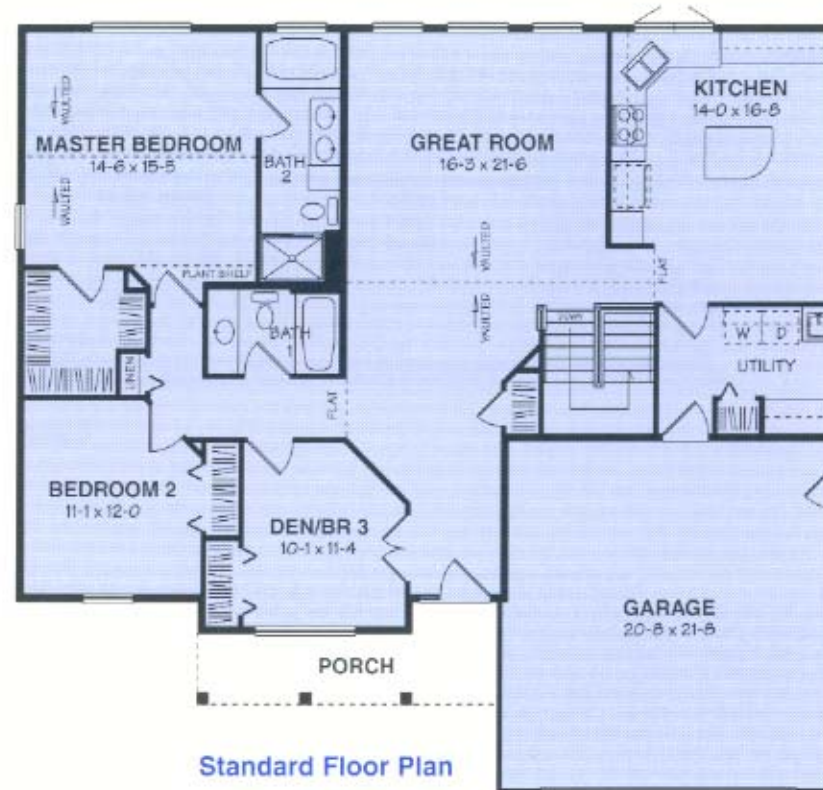

Dover

◆ Model No. 325

Width .....52'-0"
Depth .....48'-0"
Total .....1,689 sq. ft.

Here's a home that's intimate, yet spacious, where you can spend some quality time. Your family will love this grand 3 bedroom and 2 bath home complete with an open and functional kitchen. Large storage areas abound in a home meant to last a lifetime!

*Add these options to make it your very own!
3-car garage, stone or brick exterior accents, spacious front porch, fireplace.*

Custom Homes
built
by: Hoffrogge
Development Co.
General Contractor
Lic #93267907