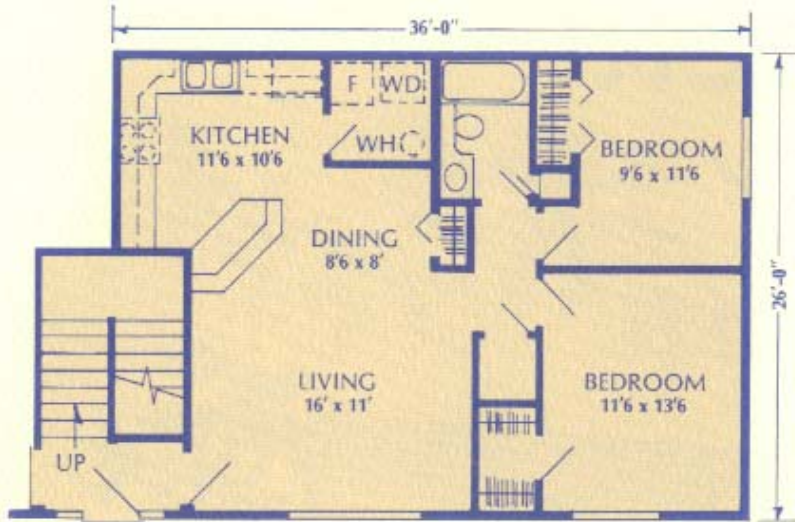

The Riverview

Custom Homes
built by:  Hoffrogge
Development Co.

Ridgeway Residences

Apartments

The Riverview

First Floor Layout
 876 sq. ft.

Second Floor Layout
 876 sq. ft.

The 4-Unit

Model: R500 Two-Story

The 8-Unit

Model: R501 Two-Story