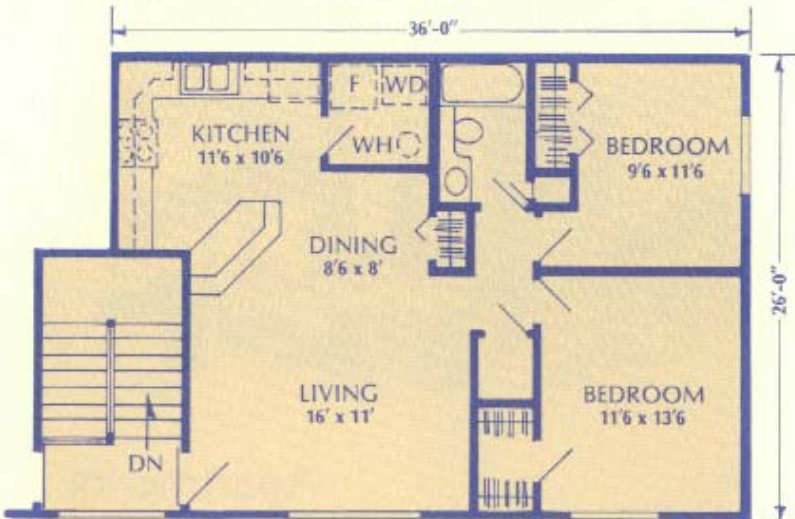

The Riverview

Custom Homes
built by:  Hoffrogge
Development Co.

Ridgeway Residences

Apartments

The Riverview

First Floor Layout
 876 sq. ft.

Second Floor Layout
 876 sq. ft.

The 4-Unit

Model: R500 Two-Story

The 8-Unit

Model: R501 Two-Story