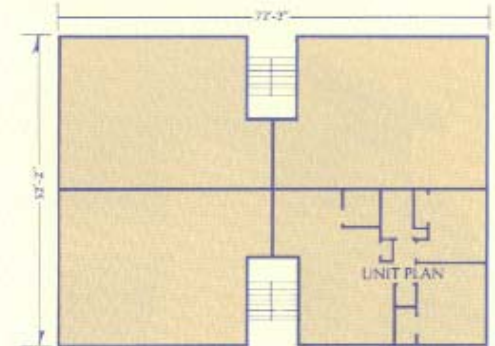

The Riverview

Custom Homes
built by:  Hoffrogge
Development Co.

Ridgeway Residences

Apartments

The Riverview

First Floor Layout
 876 sq. ft.

Second Floor Layout
 876 sq. ft.

The 4-Unit

Model: R500 Two-Story

The 8-Unit

Model: R501 Two-Story