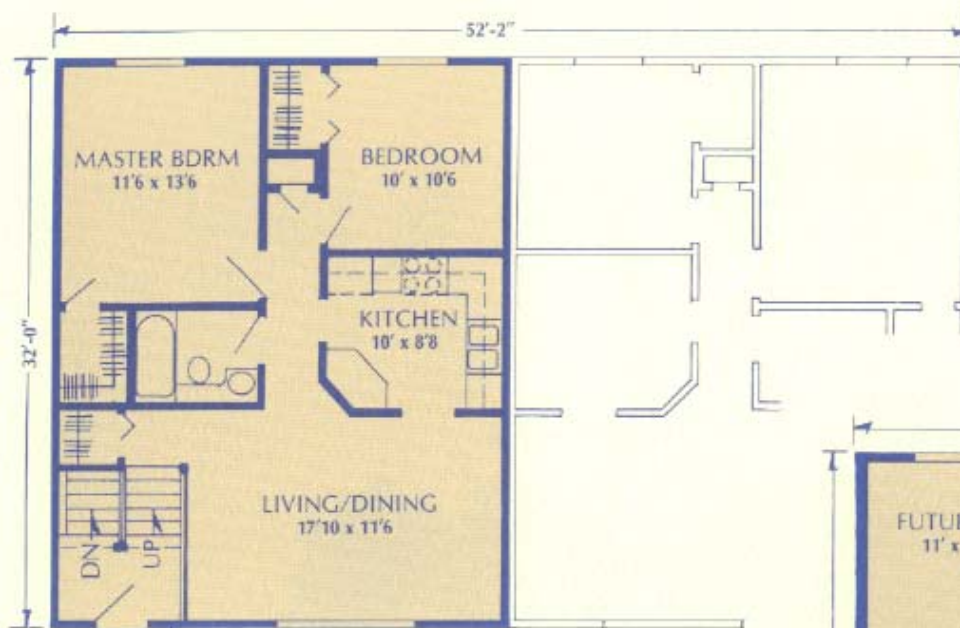

The Rochelle

Custom Homes
built
by:  Hofffrogge
Development Co.

Ridgeway Residences

Twin Homes

The Rochelle

Custom Homes
built by:  Hoffrogge
Development Co.

Upper Level Layout
832 sq. ft.

Lower Level Layout
433 sq. ft.
(Suggested lower level not included)

Model: R206 Bi-Level