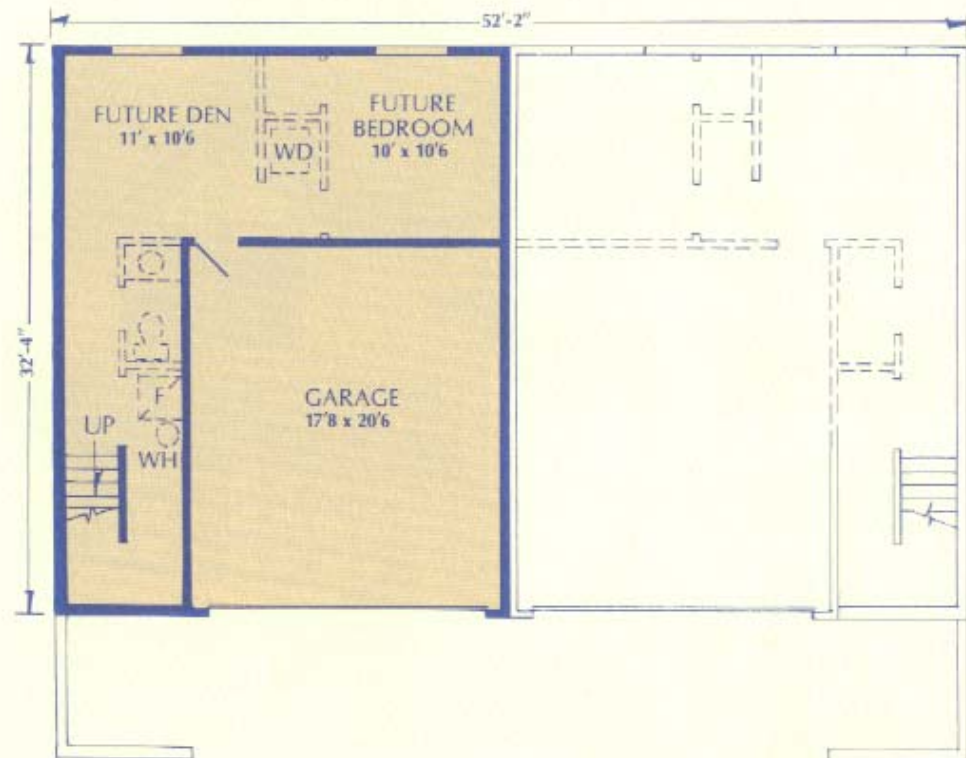

The Rochelle

Custom Homes
built
by:  Hofffrogge
Development Co.

Ridgeway Residences

Twin Homes

The Rochelle

Custom Homes
built by:  Hoffrogge
Development Co.

Upper Level Layout
832 sq. ft.

Lower Level Layout
433 sq. ft.
(Suggested lower level not included)

Model: R206 Bi-Level