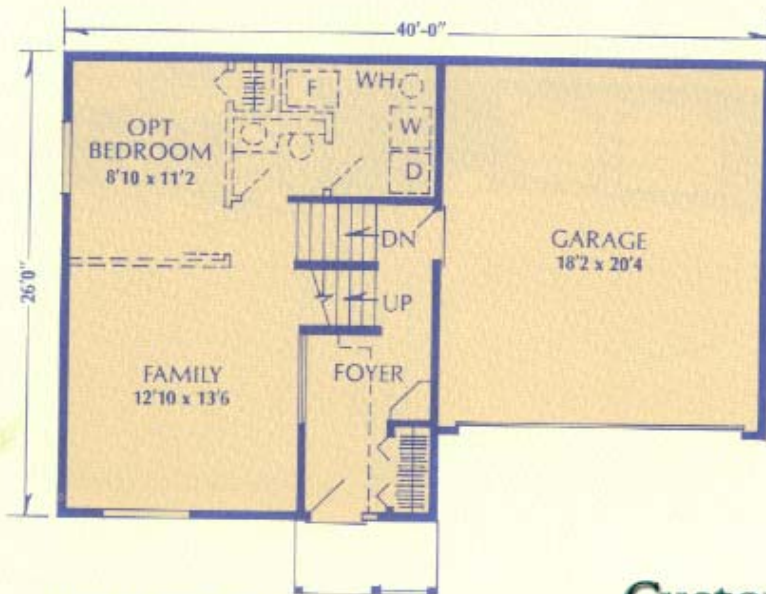

The Roseville

Custom Homes
built
by:  Hoffrogge
Development Co.

Ridgeway Residences

Quad / Twin Homes

The Roseville

The 2-Unit

Model: R200 Bi-Level

The 4-Unit

Model: R201 Bi-Level

Upper Level Layout
952 sq. ft.

Lower Level Layout
546 sq. ft.