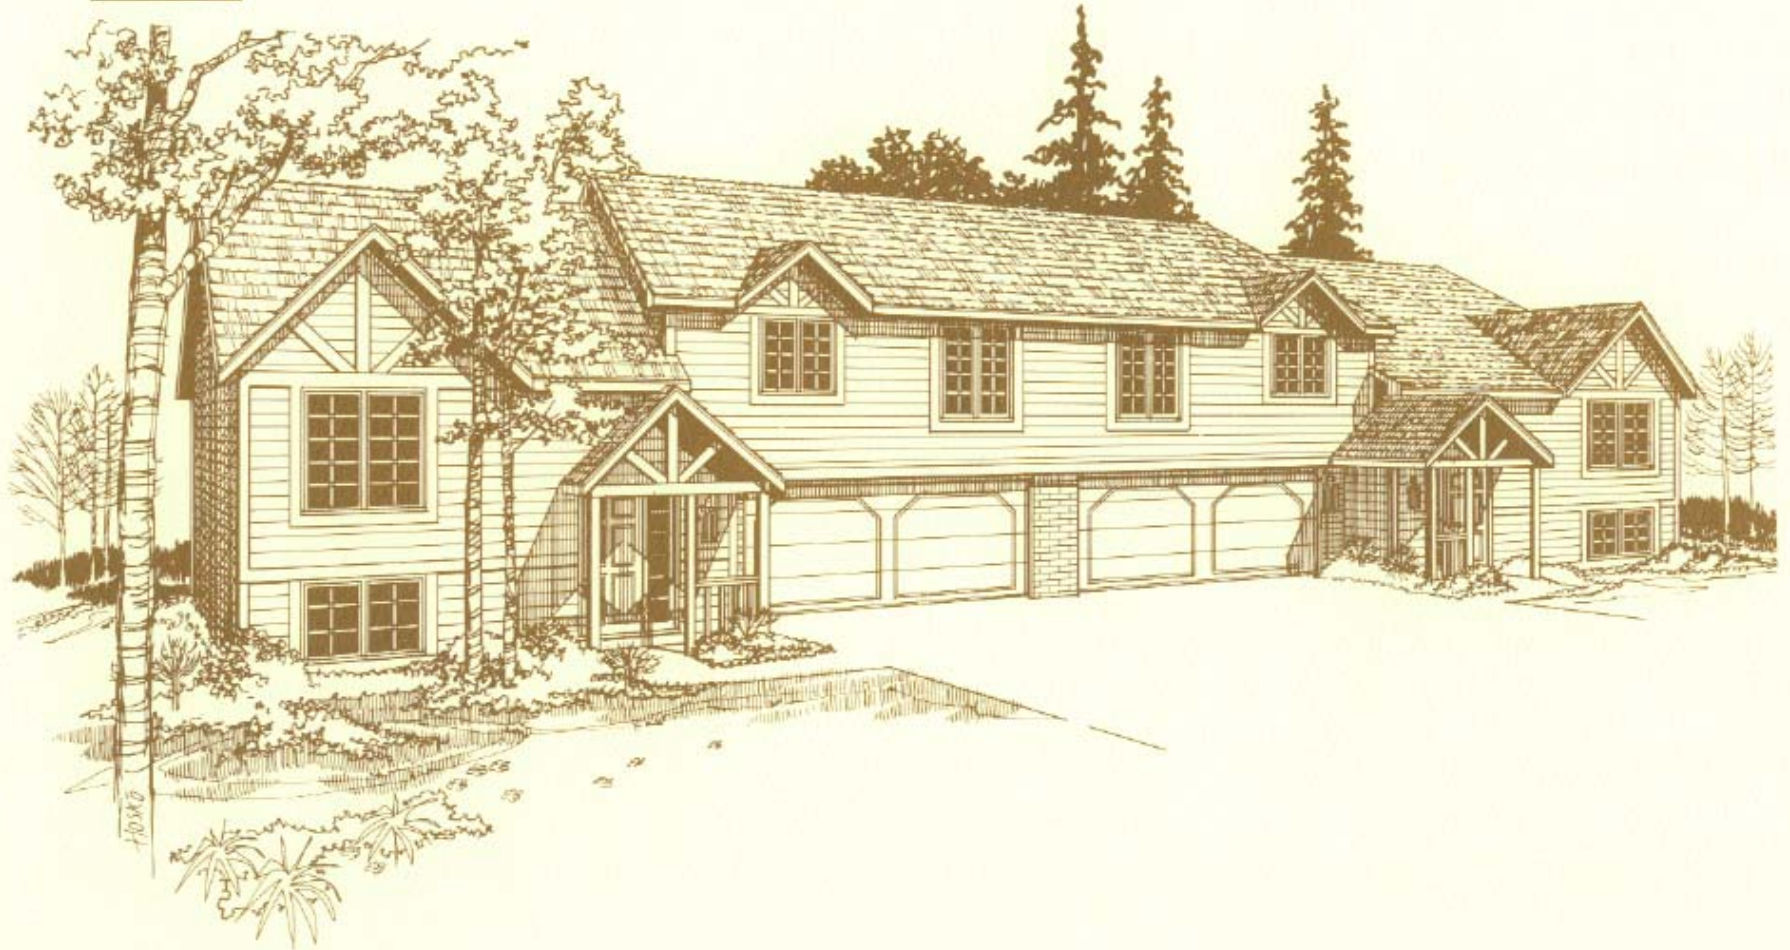

The Roseville

Custom Homes
built
by:  Hoffrogge
Development Co.

Ridgeway Residences

Quad / Twin Homes

The Roseville

The 2-Unit

Model: R200 Bi-Level

The 4-Unit

Model: R201 Bi-Level

Upper Level Layout
952 sq. ft.

Lower Level Layout
546 sq. ft.