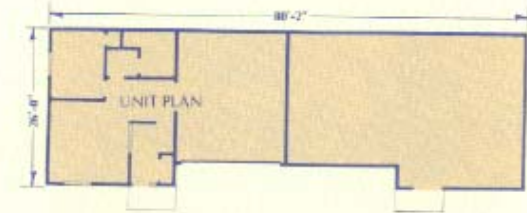

The Roseville

Custom Homes
built
by:  Hoffrogge
Development Co.

Ridgeway Residences

Quad / Twin Homes

The Roseville

The 2-Unit

Model: R200 Bi-Level

The 4-Unit

Model: R201 Bi-Level

Upper Level Layout
952 sq. ft.

Lower Level Layout
546 sq. ft.