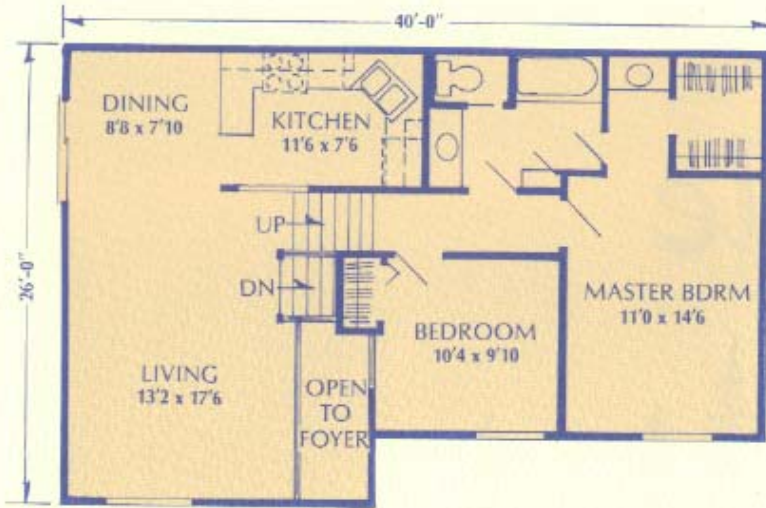

The Roseville

Custom Homes
built
by:  Hoffrogge
Development Co.

Ridgeway Residences

Quad / Twin Homes

The Roseville

The 2-Unit

Model: R200 Bi-Level

The 4-Unit

Model: R201 Bi-Level

Upper Level Layout
952 sq. ft.

Lower Level Layout
546 sq. ft.