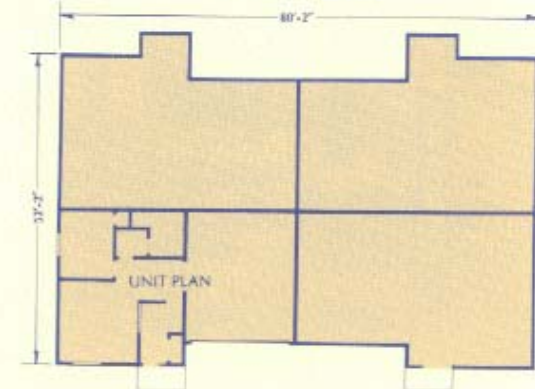

The Roseville

Custom Homes
built
by:  Hoffrogge
Development Co.

Ridgeway Residences

Quad / Twin Homes

The Roseville

The 2-Unit

Model: R200 Bi-Level

The 4-Unit

Model: R201 Bi-Level

Upper Level Layout
952 sq. ft.

Lower Level Layout
546 sq. ft.