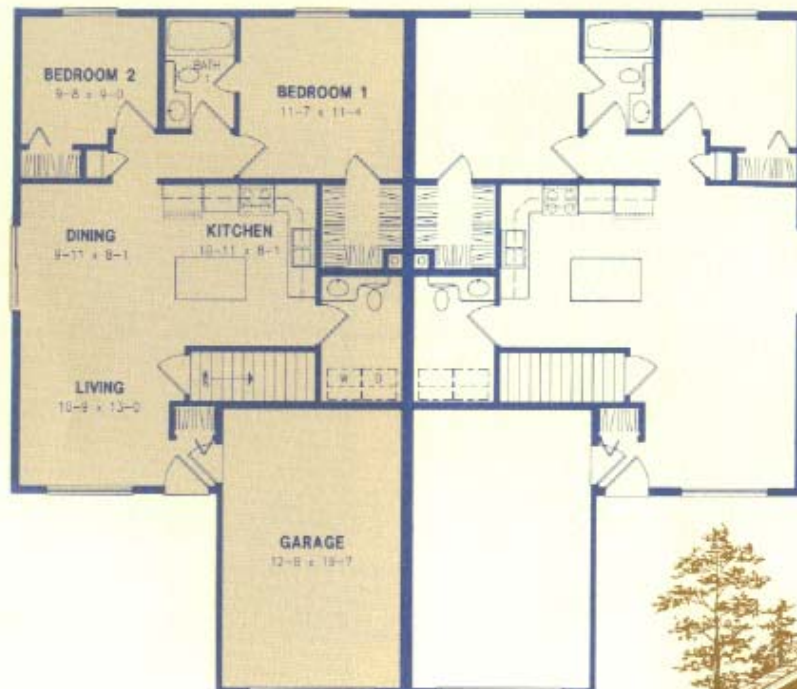

The Royle

56'-2" x 48'-0"
Floor Plan Layout
874 sq. ft.

Custom Homes
built by:  Hoffrogge
Development Co.

Ridgeway Residences

Model: R217 Ranch