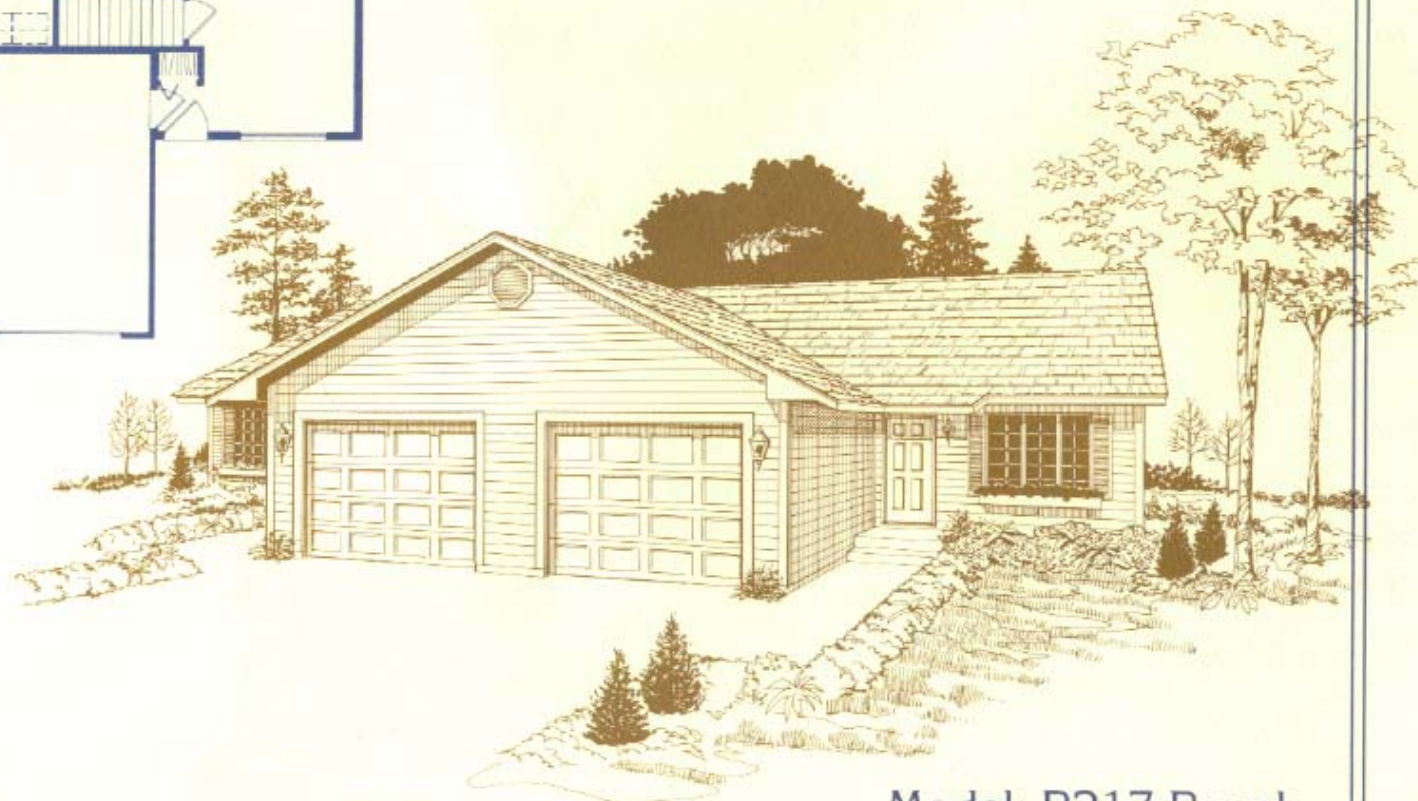

The Royle

56'-2" x 48'-0"
Floor Plan Layout
874 sq. ft.

Custom Homes
built by:  Hoffrogge
Development Co.

Ridgeway Residences

Model: R217 Ranch