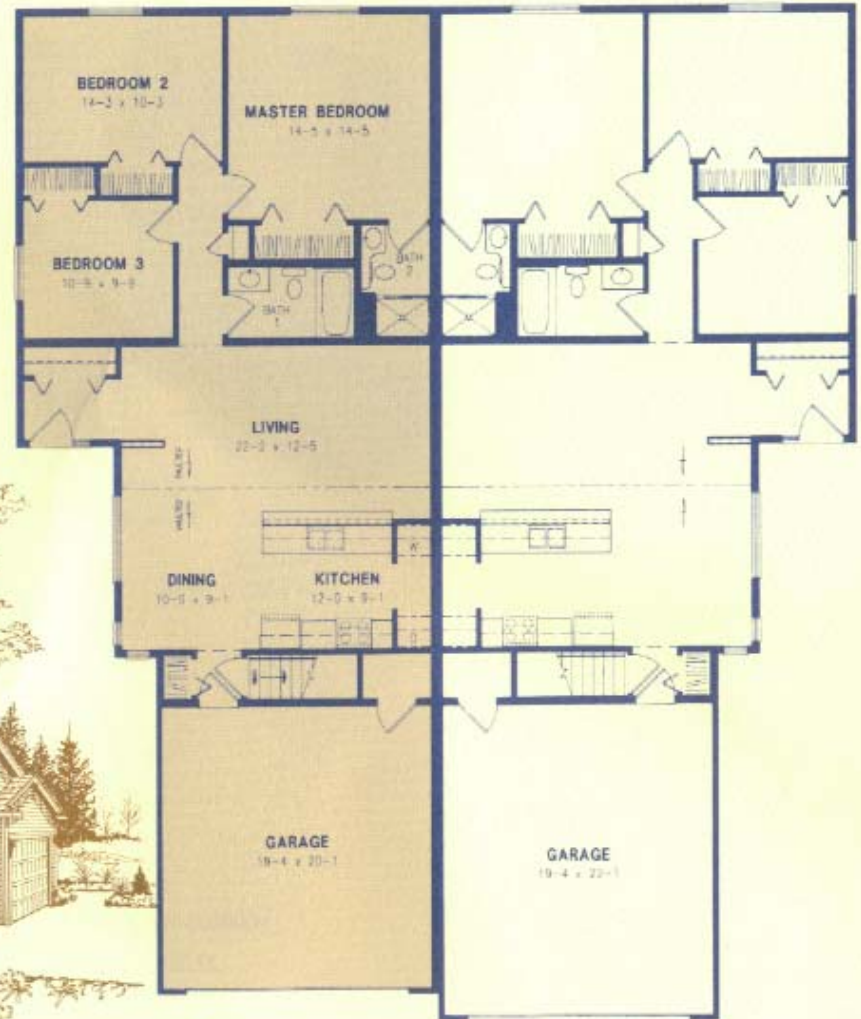

The Roanoke

60'-2" x 72'-0"
Floor Plan Layout
1355 sq. ft.

Ridgeway Residences

Custom Homes
built
by:  Hoffrogge
Development Co.

Model: R218 Ranch